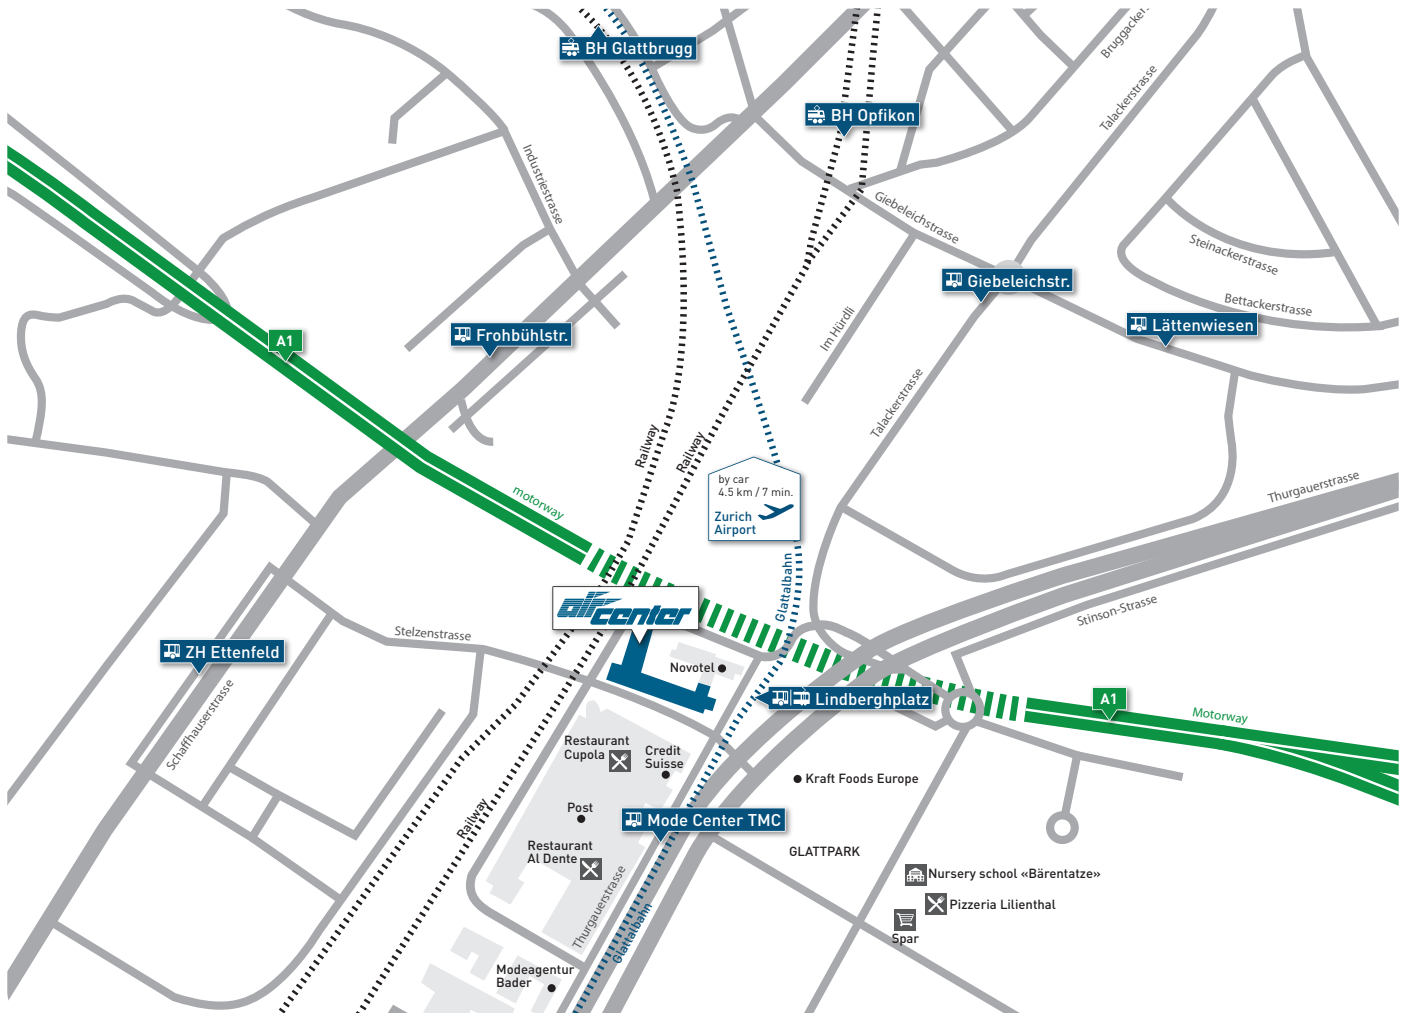

AREA MAP.

HOW TO GET THERE.

By car

- from Basel/Bern:
Motorway A1 – exit Seebach
- from St. Gallen/Zurich:
Motorway A51 – exit Glattbrugg

By public transport

- from Zurich Main Station – Airport: Line 10
- from Stettbach – Airport: Line 12
- from Glattbrugg – Oerlikon: Bus nos 781

JOURNEY TIMES.

By car

Zurich City	ca. 15 minutes
Zurich Airport	ca. 10 minutes
Basel	ca. 60 minutes
Bern	ca. 85 minutes

RENTALS

REAL ESTATE AG

H&B Real Estate AG

An international Associate of Savills
Caroline Staub
Lagerstrasse 107
8004 Zürich